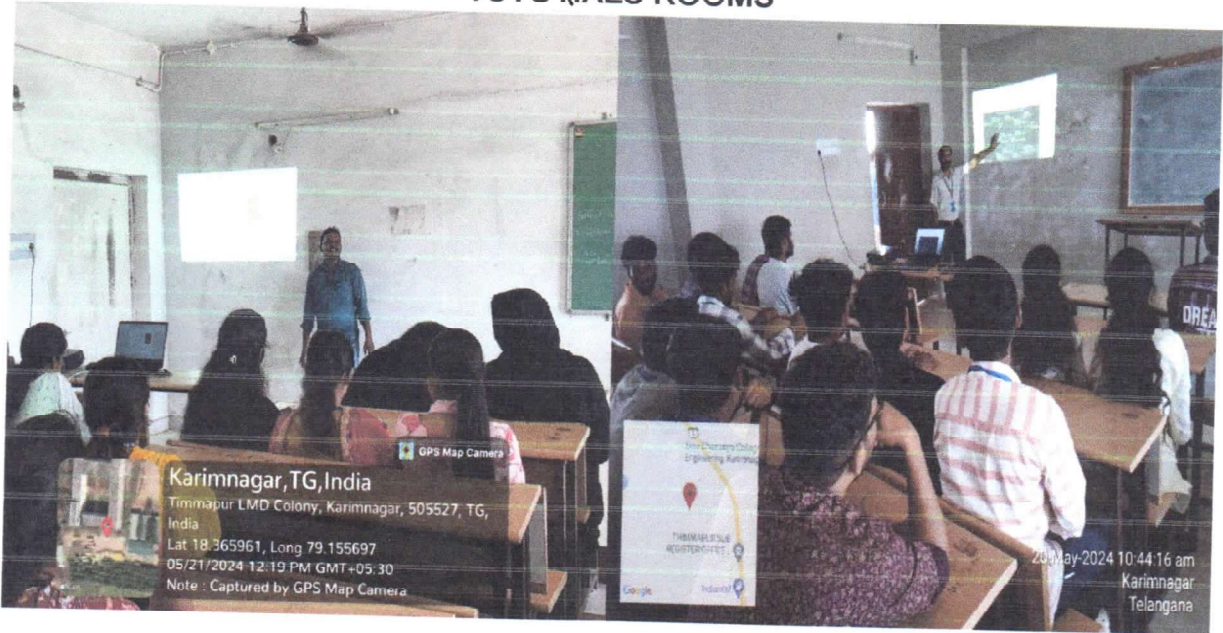

SREE CHAITANYA COLLEGE OF ENGINEERING

(Approved by AICTE & Affiliated to JNTUH) LMD Colony, Thimmapur, Karimnagar - 505527

SREE CHAITANYA
EDUCATIONAL INSTITUTIONS

TUTORIALS ROOMS

LMD Colony, Thimmapur, Karimnagar, Telangana, India – 505527

Office No: 9502355638, 08782223110, www.sce.ac.in e-mail-sce.principal@gmail.com
Sree Chaitanya College of Engineering
LMD Colony, KARIMNAGAR-505 527