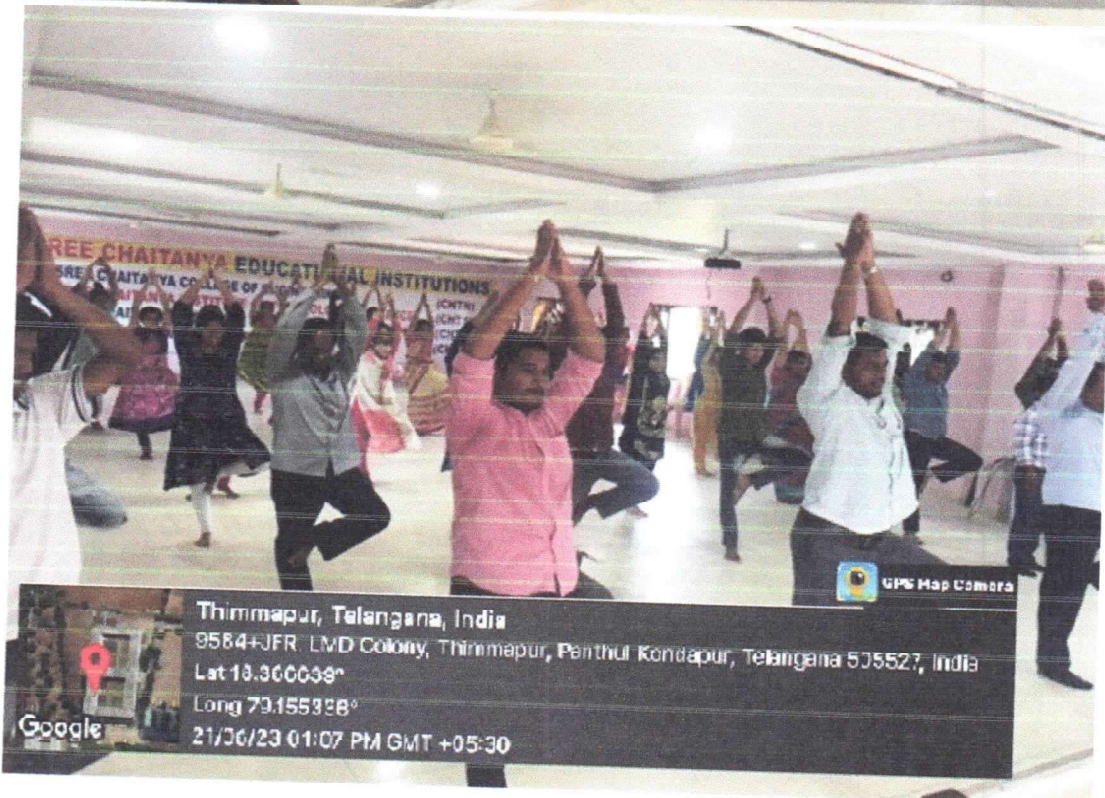

SREE CHAITANYA COLLEGE OF ENGINEERING

(Approved by AICTE & Affiliated to JNTUH) LMD Colony, Thimmapur, Karimnagar - 505527

Yoga Centre

SREE CHAITANYA
EDUCATIONAL INSTITUTIONS

LMD Colony, Thimmapur, Karimnagar, Telangana, India – 505527
Office No: 9502355638, 08782223110, www.scce.ac.in e-mail-scce.principal@gmail.com
PRINCIPAL
Sree Chaitanya College of Engineering
LMD Colony, KARIMNAGAR-505 527