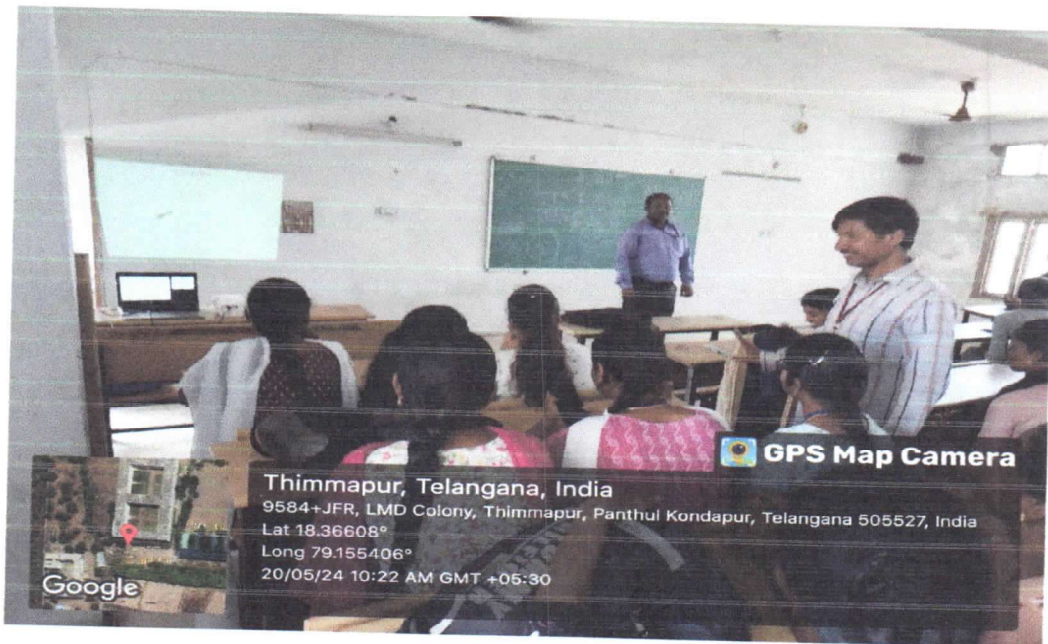

SREE CHAITANYA COLLEGE OF ENGINEERING

(Approved by AICTE & Affiliated to JNTUH) LMD Colony, Thimmapur, Karimnagar - 505527

SREE CHAITANYA
EDUCATIONAL INSTITUTIONS

III ECE-B

IV ECE-A

LMD Colony, Thimmapur, Karimnagar, Telangana, India – 505527
Office No: 9502355638, 08782223110, www.scce.ac.in e-mail-scce.principal@gmail.com