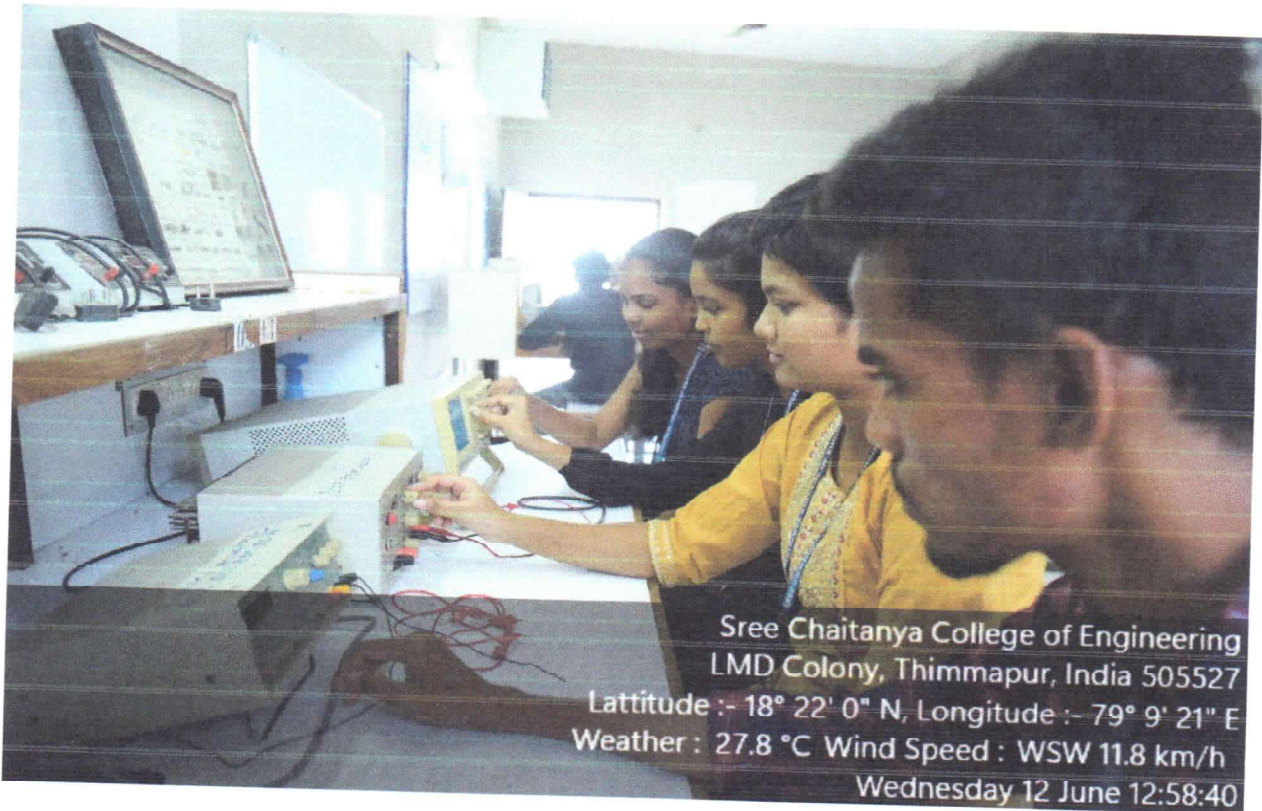

ELECTRONIC DEVICES CIRCUITS LAB – I

Sree Chaitanya College of Engineering
LMD Colony, Thimmapur, India 505527
Latitude :- 18° 22' 0" N, Longitude :- 79° 9' 21" E
Weather : 27.8 °C Wind Speed : WSW 11.8 km/h
Wednesday 12 June 12:58:40

LMD Colony, Thimmapur, Karimnagar, Telangana, India - 505527
Office No: 9502355638, 08782223110, www.sce.ac.in e-mail: scc@scce.ac.in
Principal: sccprincipal@gmail.com

PRINCIPAL
Sree Chaitanya College of Engineering
LMD Colony, Karimnagar - 505527