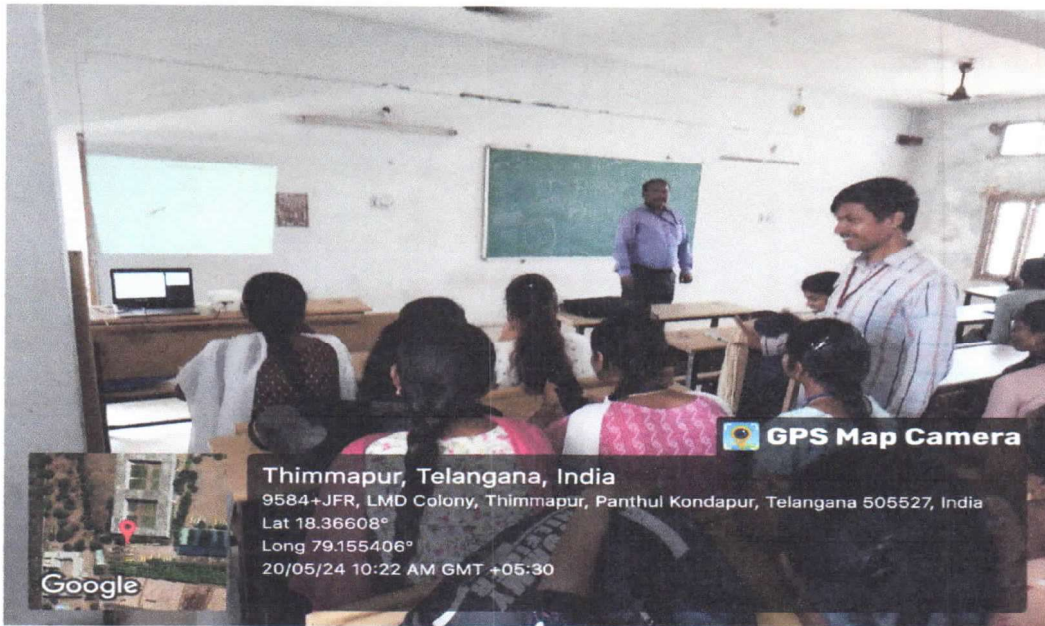

SREE CHAITANYA COLLEGE OF ENGINEERING

(Approved by AICTE & Affiliated to JNTUH) LMD Colony, Thimmapur, Karimnagar - 505527

SREE CHAITANYA
EDUCATIONAL INSTITUTIONS

IV ECE-A