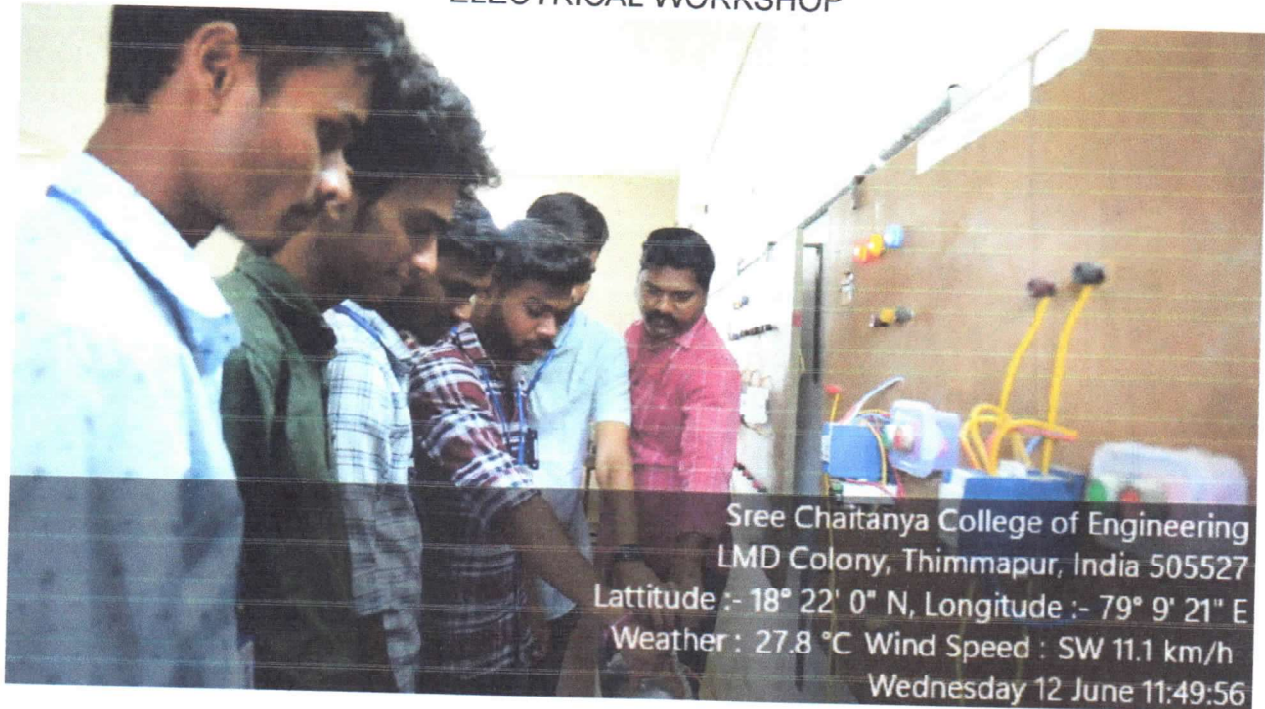

SREE CHAITANYA
EDUCATIONAL INSTITUTIONS

DEPARTMENT OF ELECTRICAL ENGINEERING ELECTRICAL WORKSHOP

Sree Chaitanya College of Engineering
LMD Colony, Thimmapur, India 505527
Latitude :- 18° 22' 0" N, Longitude :- 79° 9' 21" E
Weather : 27.8 °C Wind Speed : SW 11.1 km/h
Wednesday 12 June 11:49:56