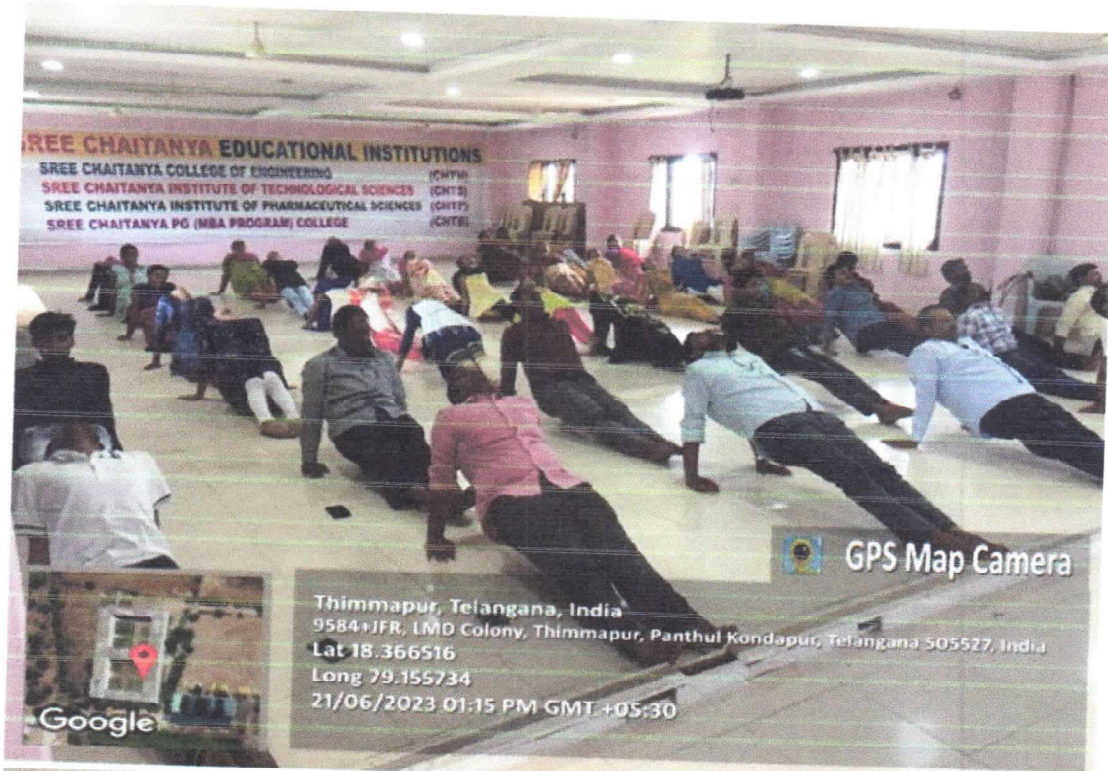

SREE CHAITANYA COLLEGE OF ENGINEERING

(Approved by AICTE & Affiliated to JNTUH) LMD Colony, Thimmapur, Karimnagar - 505527

Yoga Centre

SREE CHAITANYA
EDUCATIONAL INSTITUTIONS

LMD Colony, Thimmapur, Karimnagar, Telangana, India – 505527
Office No: 9502355638, 08782223110, www.scce.ac.in e-mail-scce.principal@gmail.com
PRINCIPAL
Sree Chaitanya College of Engineering
LMD Colony, KARIMNAGAR-505 527