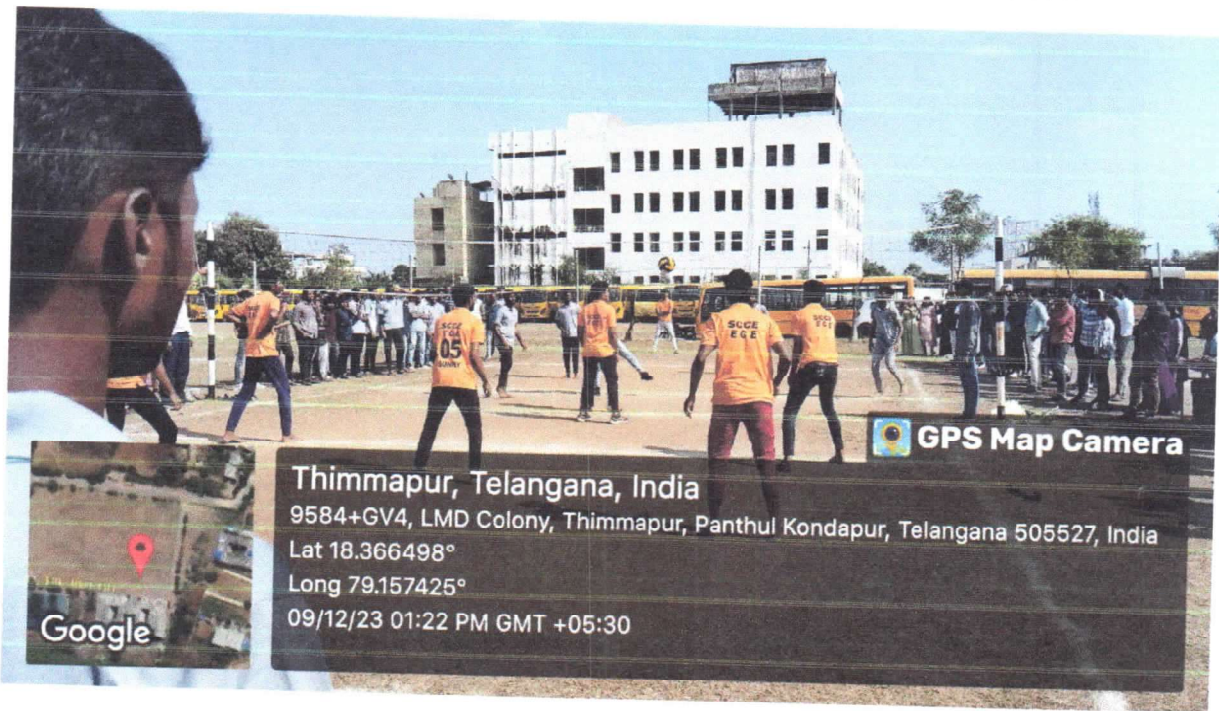

LMD Colony, Thimmapur, Karimnagar, Telangana, India - 505527

SREE CHAITANYA COLLEGE OF ENGINEERING

(Approved by AICTE & Affiliated to JNTUH) LMD Colony, Thimmapur, Karimnagar - 505527

SREE CHAITANYA
EDUCATIONAL INSTITUTIONS