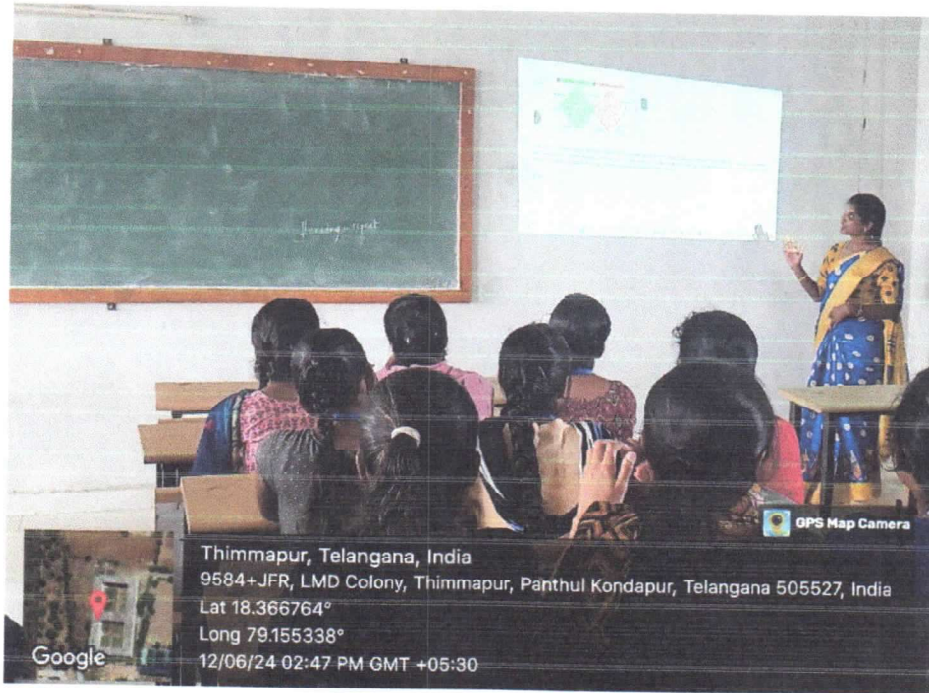

SREE CHAITANYA COLLEGE OF ENGINEERING

(Approved by AICTE & Affiliated to JNTUH) LMD Colony, Thimmapur, Karimnagar - 505527

SREE CHAITANYA
EDUCATIONAL INSTITUTIONS

I MBA – A