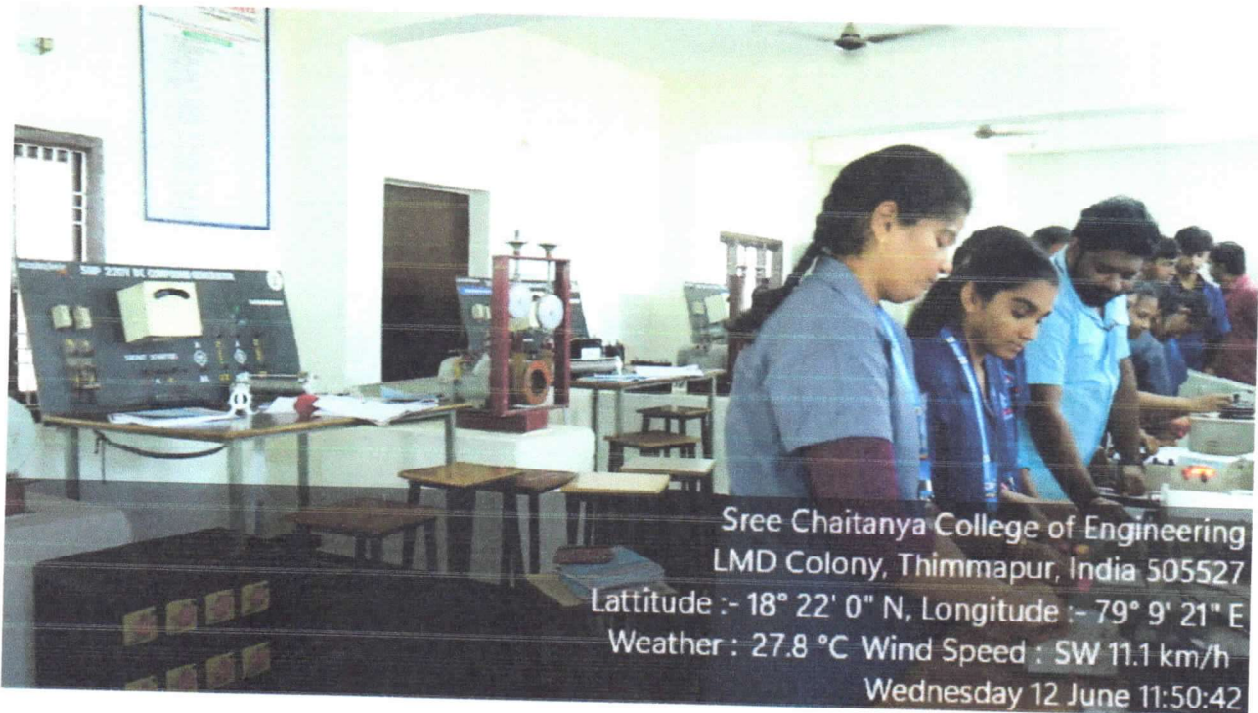

Sree Chaitanya College of Engineering
LMD Colony, Thimmapur, India 505527
Latitude :- 18° 22' 0" N, Longitude :- 79° 9' 21" E
Weather : 27.8 °C Wind Speed : SW 11.1 km/h
Wednesday 12 June 11:50:42

PRINCIPAL

LMD Colony, Thimmapur, Karimnagar, Telangana 505527
Office No: 9502355638, 08782223110, www.sce.ac.in e-mail: scee.principal@gmail.com

Sree Chaitanya College of Engineering
LMD Colony, KARIMNAGAR-505 527