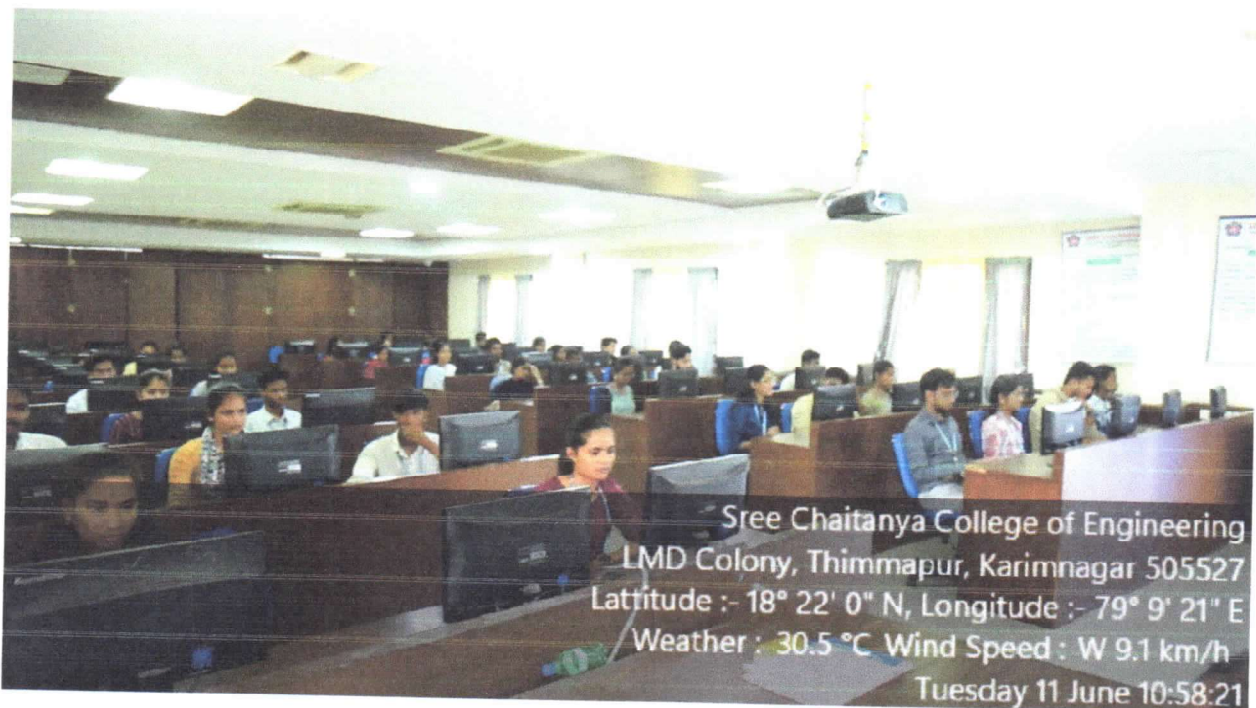

Sree Chaitanya College of Engineering
LMD Colony, Thimmapur, Karimnagar 505527
Latitude :- 18° 22' 0" N, Longitude :- 79° 9' 21" E
Weather : 30.5 °C Wind Speed : W 9.1 km/h
Tuesday 11 June 10:17:55

COMPUTER LAB – II