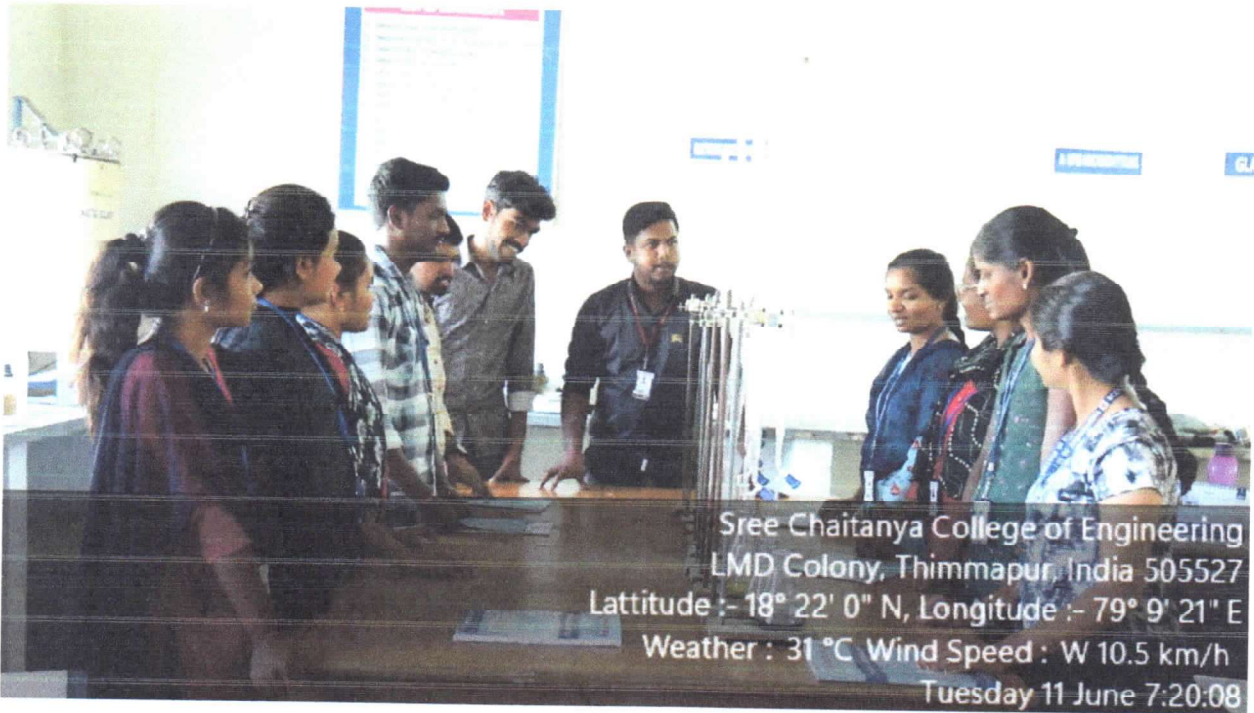

Sree Chaitanya College of Engineering
LMD Colony, Thimmapur, Karimnagar 505527
Latitude :- 18° 22' 0" N, Longitude :- 79° 9' 21" E
Weather : 30.8 °C Wind Speed : W 9.7 km/h
Tuesday 11 June 10:52:25

ENVIRONMENTAL ENGINEERING LAB