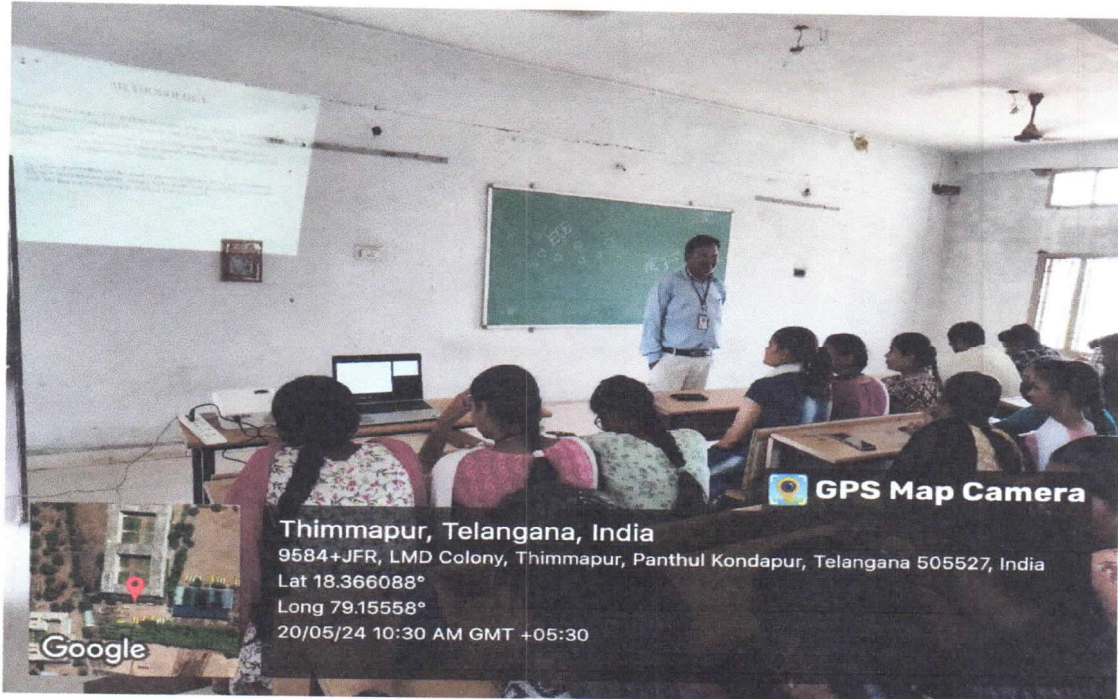

II ECE-A

II ECE-B

LMD Colony, Thimmapur, Karimnagar, Telangana, India – 505527
Office No: 9502355638, 08782223110, www.sce.ac.in e-mail-sce.principal@gmail.com

PRINCIPAL
Sree Chaitanya College of Engineering
LMD Colony, KARIMNAGAR-505527